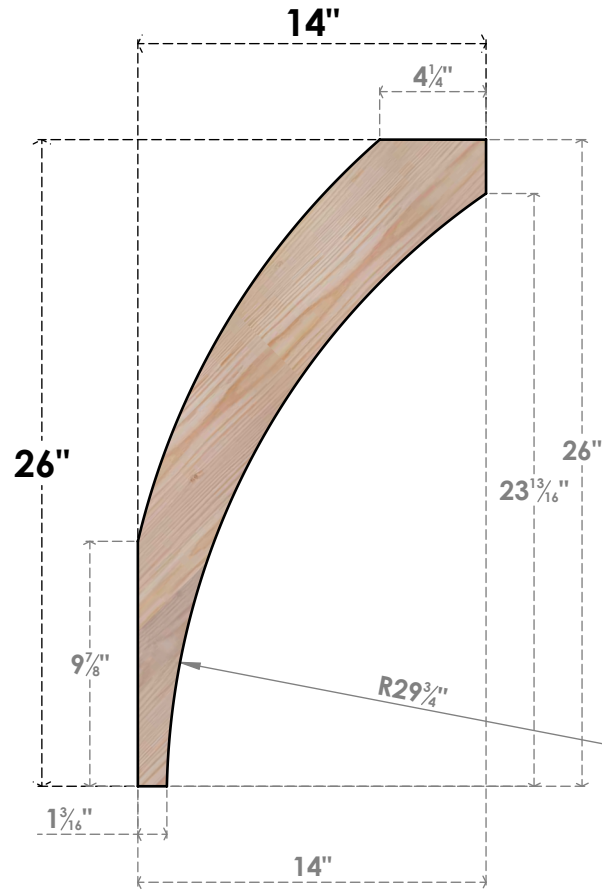

# BRC04X14X26THR00SDF

3 1/2"W X 14"D X 26"H THORTON SMOOTH BRACE, DOUGLAS FIR

**SIDE**

**FRONT**

EKENA MILLWORK  
 2300 WEST MAIN ST.  
 CLARKSVILLE, TX 75426  
 TOLL FREE: 866-607-0453  
 WWW.EKENAMILLWORK.COM

**NOTES**

1. INSTALLATION TO BE COMPLETED IN ACCORDANCE WITH MANUFACTURER'S SPECIFICATIONS.
2. DRAWING MAY NOT BE TO SCALE
3. THIS DRAWING IS INTENDED FOR DESIGN AND PLANNING PURPOSES ONLY.
4. ALL INFORMATION CONTAINED HEREIN WAS CURRENT AT THE TIME OF DEVELOPMENT BUT MUST BE REVIEWED AND APPROVED BY THE PRODUCT MANUFACTURER TO BE CONSIDERED ACCURATE.
5. PRODUCTS ARE NOT KILN DRIED. THIS ITEM IS UNIQUE AND WILL CONTAIN THE NATURAL VARIATIONS THAT THE WOOD SPECIES OFFERS. THIS MAY RESULT IN VARIATIONS UP TO 1/4"