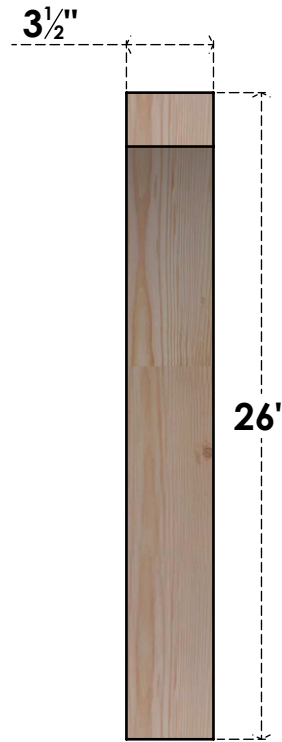

# BRC04X14X26THR00SDF

3 1/2"W X 14"D X 26"H THORTON SMOOTH BRACE, DOUGLAS FIR

**SIDE**

**FRONT**

EKENA MILLWORK  
 2300 WEST MAIN ST.  
 CLARKSVILLE, TX 75426  
 TOLL FREE: 866-607-0453  
 WWW.EKENAMILLWORK.COM

**NOTES**

1. INSTALLATION TO BE COMPLETED IN ACCORDANCE WITH MANUFACTURER'S SPECIFICATIONS.
2. DRAWING MAY NOT BE TO SCALE
3. THIS DRAWING IS INTENDED FOR DESIGN AND PLANNING PURPOSES ONLY.
4. ALL INFORMATION CONTAINED HEREIN WAS CURRENT AT THE TIME OF DEVELOPMENT BUT MUST BE REVIEWED AND APPROVED BY THE PRODUCT MANUFACTURER TO BE CONSIDERED ACCURATE.
5. PRODUCTS ARE NOT KILN DRIED. THIS ITEM IS UNIQUE AND WILL CONTAIN THE NATURAL VARIATIONS THAT THE WOOD SPECIES OFFERS. THIS MAY RESULT IN VARIATIONS UP TO 1/4"